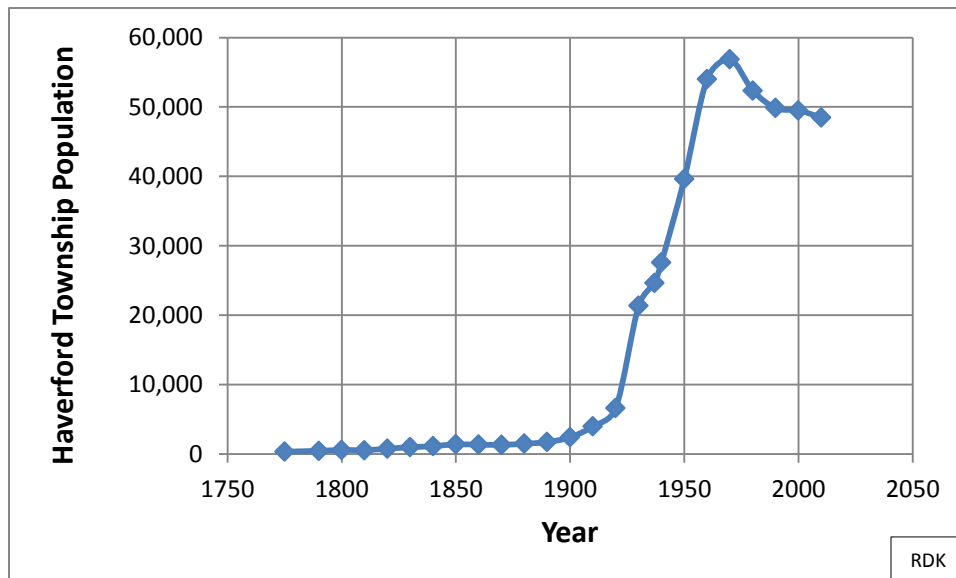

# Haverford Township Population History

Compiled by Richard D. Kerr  
Revised August 5, 2013

| <u>Year</u> | <u>Population</u> | <u>Notes</u>   |
|-------------|-------------------|--|
| 1775        | 350               |  |
| 1790        | 465               | 232 White Male (130 16+, 102 <16); 218 White Female; 6 Free; 9 Slave   |
| 1800        | 595               | 313 White Male, 261 White Female, 21 Other Free Persons, no Slave      |
| 1810        | 553               | 372 White Male, 179 White Female, 2 Other Free Persons, no Slave       |
| 1820        | 786               |  |
| 1830        | 980               |  |
| 1840        | 1,139             |  |
| 1850        | 1,399             | White: 731 Male, 647 Female; Free Colored: 10 Male, 11 Female          |
| 1860        | 1,350             | White: 627 Male, 695 Female; Free Colored: 19 Male, 9 Female           |
| 1870        | 1,338             | 1038 Native, 300 Foreign; 1309 White, 29 Colored                       |
| 1880        | 1,488             |  |
| 1890        | 1,733             |  |
| 1900        | 2,414             |  |
| 1910        | 3,989             |  |
| 1920        | 6,631             |  |
| 1930        | 21,362            |  |
| 1937        | 24,661            | 6,875 Homes; over 500 Businesses; 5,740 Automobiles (Township census)  |
| 1940        | 27,594            |  |
| 1950        | 39,641            |  |
| 1960        | 54,019            |  |
| 1970        | 56,873            |  |
| 1980        | 52,365            | Delaware County says 52,349  |
| 1990        | 49,848            |  |
| 2000        | 48,498            | 18,061 Households; 13,021 Families; 25,447 Female (leaves 23,051 Male) |
| 2010        | 48,491            | Initial population figure from Census Bureau                           |