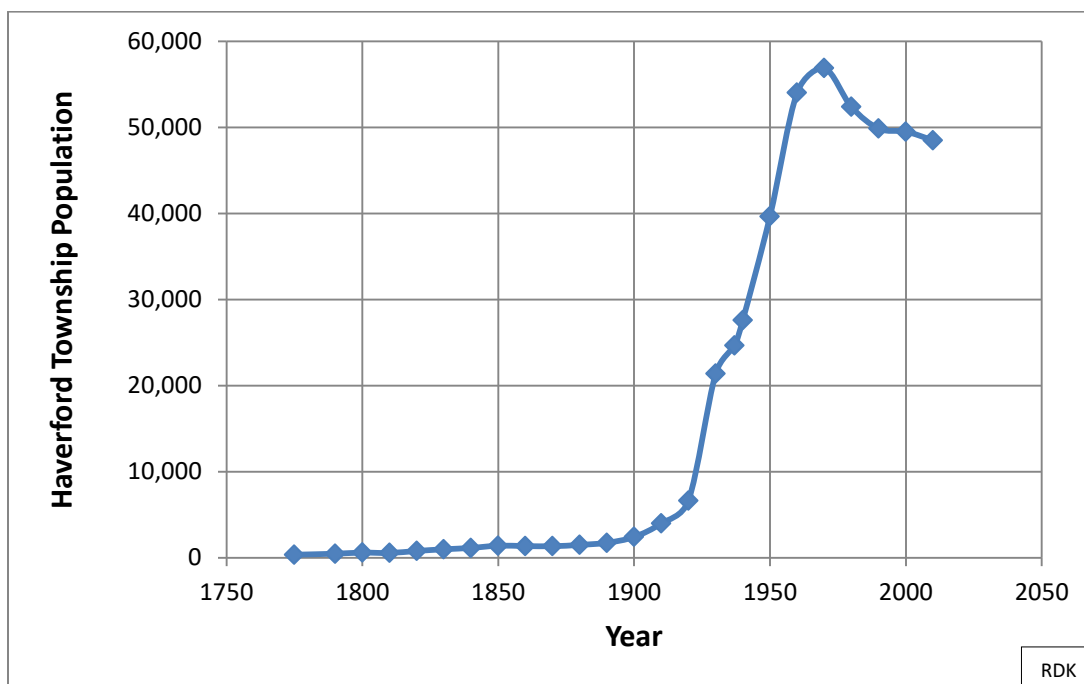

# Haverford Township Historical Society

## HAVERFORD TOWNSHIP POPULATION HISTORY

Compiled by Richard D. Kerr

<u>Year</u>	<u>Population</u>	<u>Notes</u>
1775	350	
1790	465	232 White Male (130 16+, 102 <16); 218 White Female; 6 Free; 9 Slave
1800	595	313 White Male, 261 White Female, 21 Other Free Persons, no Slave
1810	553	372 White Male, 179 White Female, 2 Other Free Persons, no Slave
1820	786	
1830	980	
1840	1,139	
1850	1,399	White: 731 Male, 647 Female; Free Colored: 10 Male, 11 Female
1860	1,350	White: 627 Male, 695 Female; Free Colored: 19 Male, 9 Female
1870	1,338	1038 Native, 300 Foreign; 1309 White, 29 Colored
1880	1,488	
1890	1,733	
1900	2,414	
1910	3,989	
1920	6,631	
1930	21,362	
1937	24,661	6,875 Homes; over 500 Businesses; 5,740 Automobiles (Township census)
1940	27,594	
1950	39,641	
1960	54,019	
1970	56,873	
1980	52,365	Delaware County says 52,349
1990	49,848	
2000	48,498	18,061 Households; 13,021 Families; 25,447 Female (leaves 23,051 Male)
2010	48,491	